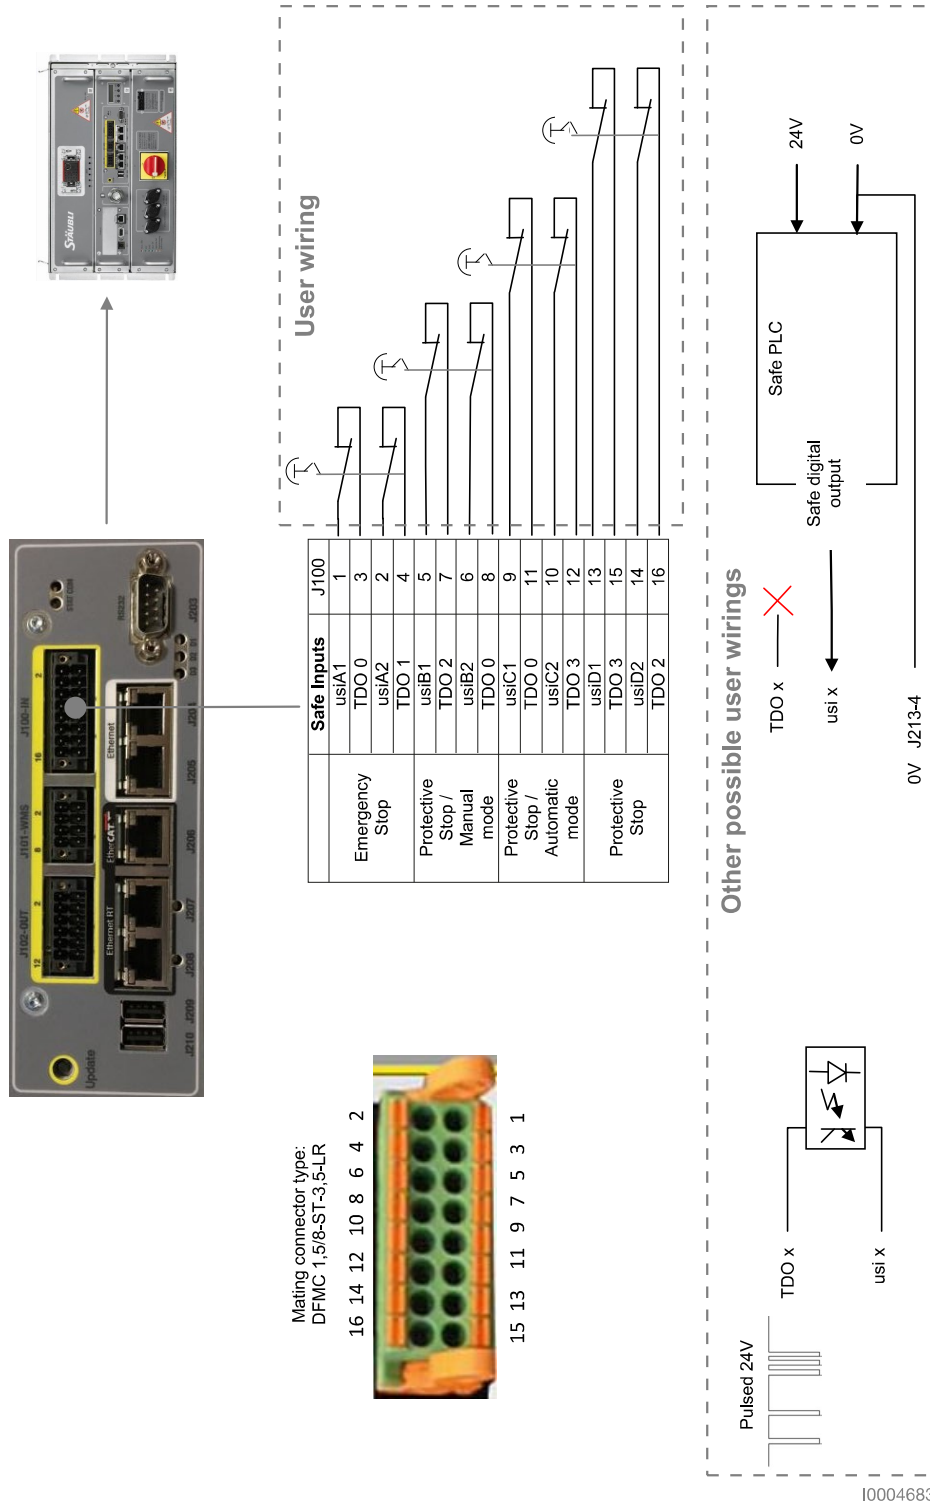

## 2.13 - SAFE INPUTS/OUTPUTS

Mating connector type:  
DFMC 1,5/8-ST-3,5-LR

- 16 14 12 10 8 6 4 2
- 15 13 11 9 7 5 3 1

Figure 2.22

10004683

Figure 2.23

10004684

Mating connector type:  
DFMC 1,5/6-ST-3,5-LR

Figure 2.24

10004685