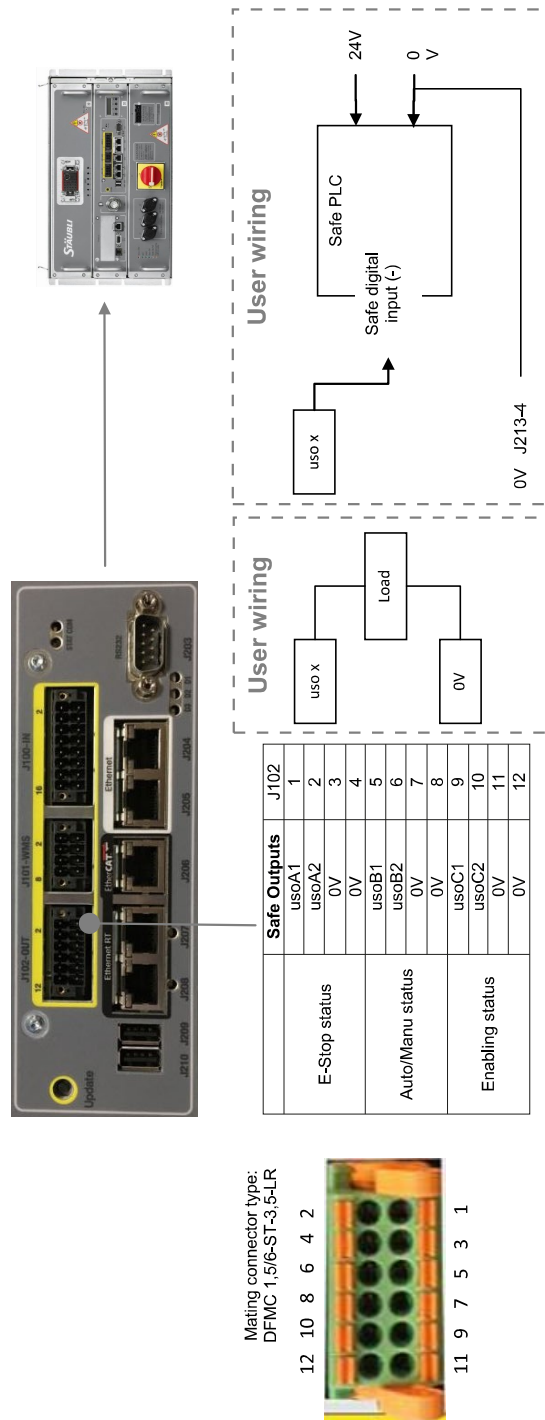

## 2.13 - SAFE INPUTS/OUTPUTS

Mating connector type:  
DFMC 1,5/8-ST-3,5-LR

- 16 14 12 10 8 6 4 2
- 15 13 11 9 7 5 3 1

Figure 2.22

10004683

Figure 2.23

10004684

Mating connector type:  
DFMC 1,5/6-ST-3,5-LR

Figure 2.24

10004685