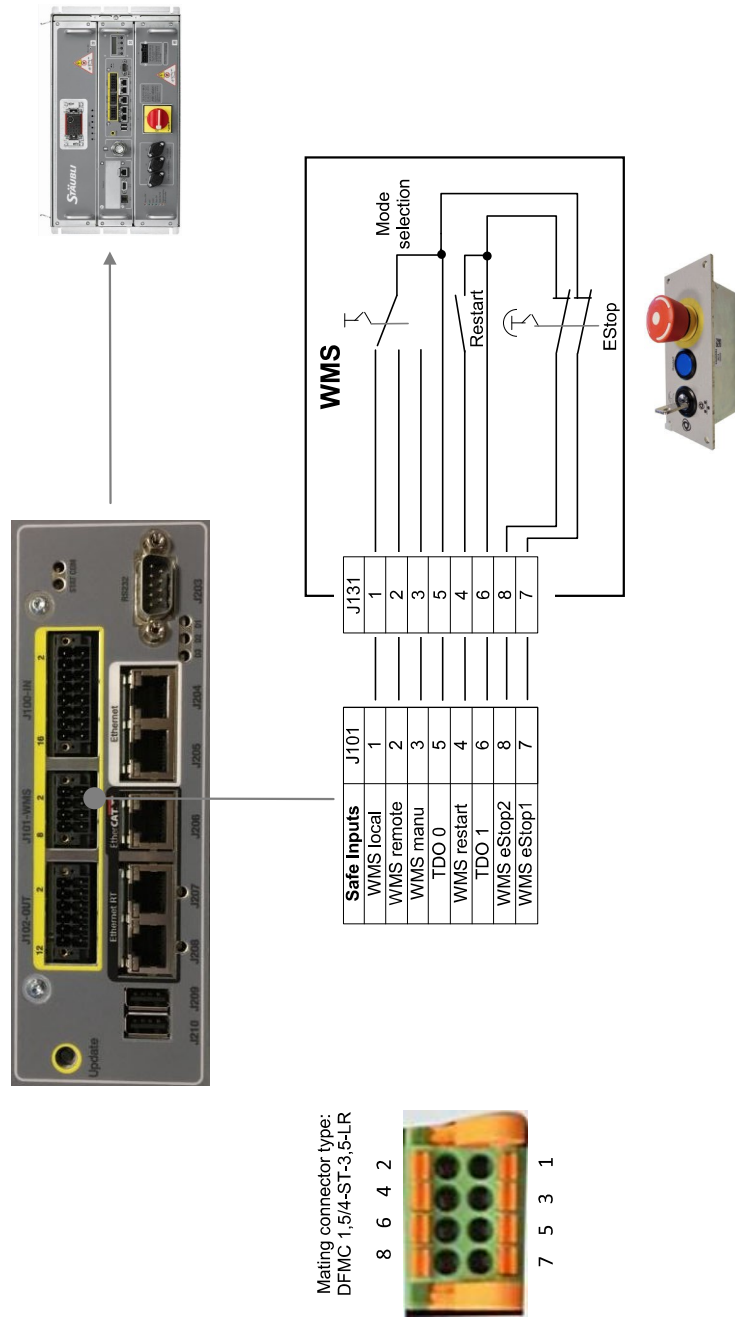

## 2.13 - SAFE INPUTS/OUTPUTS

Mating connector type:  
DFMC 1,5/8-ST-3,5-LR

- 16 14 12 10 8 6 4 2
- 15 13 11 9 7 5 3 1

Figure 2.22

10004683

Figure 2.23

10004684

Mating connector type:  
DFMC 1,5/6-ST-3,5-LR

Figure 2.24

10004685